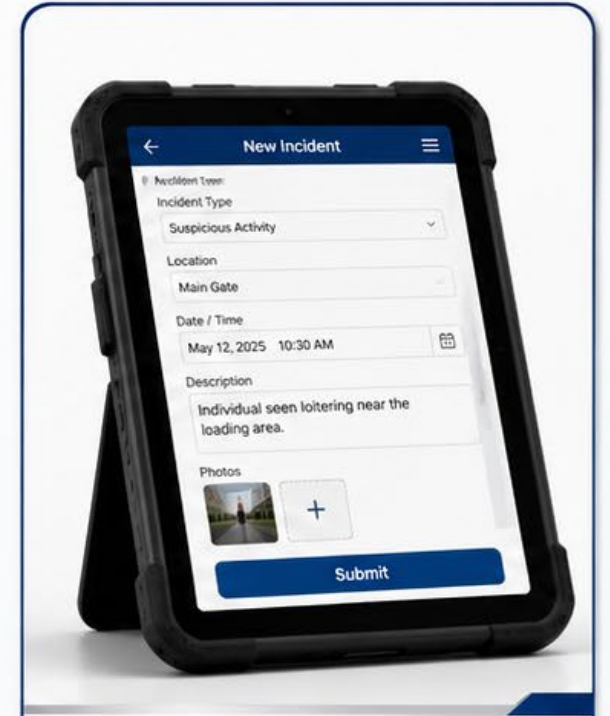

# Guard Patrol Technology

**Guard Tour  
Patrol Systems**

**NFC / RFID  
Checkpoint Readers**

**Patrol Verification  
Devices**

**Mobile Incident-Reporting  
Tablets**